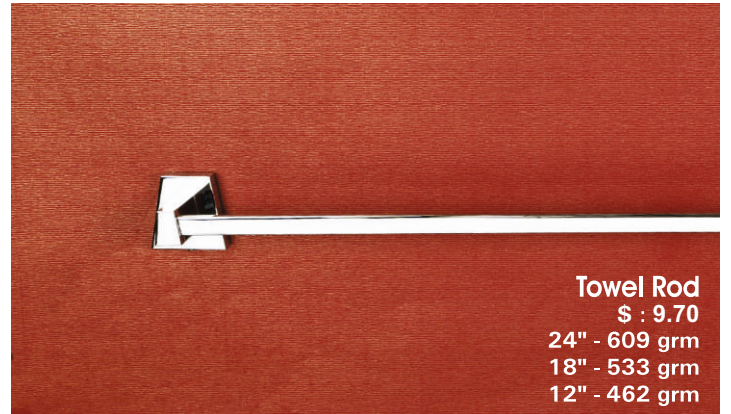

Glass Dispenser
M.R.P. : 900/-

DELTA RANGE

Towel Rack 24"
\$: 26.61
24" - 1.400 gm
18" - 1.300 gm

Towel Ring
\$: 6.17
283 gm

Towel Rod
\$: 9.70
24" - 609 gm
18" - 533 gm
12" - 462 gm

Single Soap Dish
\$: 4.45
204 gm