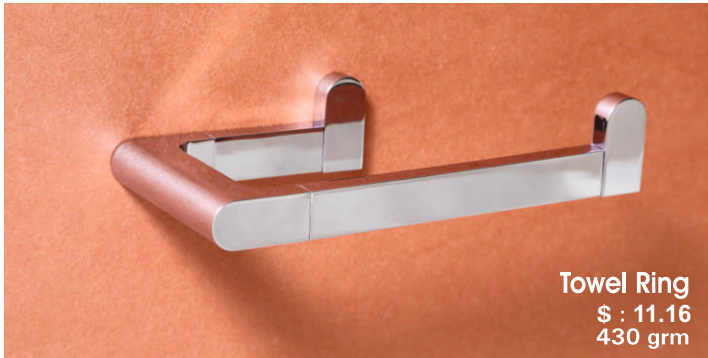

Glass Soap Dish With T. Holder
\$: 8.32
285 grm

Paper Holder
\$: 7.80
450 grm

Glass Dispenser
\$: 8.4
210 grm

SIGNATURE HEAVY RANGE

Towel Rack 24"

₹ : 41.11
27" - 1.600 grm
18" - 1.430 grm

Towel Rod 24"

₹ : 20.60
24" - 782 grm
18" - 682 grm
12" - 582 grm

CUBIX SQUARE RANGE

Towel Rack 24"
\$: 24.89
24" - 1.250 grm
18" - 1.150 grm

Towel Rod
\$: 9.26
24" - 384 grm
18" - 359 grm
12" - 334 grm

Corner

Corner

Corner

Shelf

Shelf