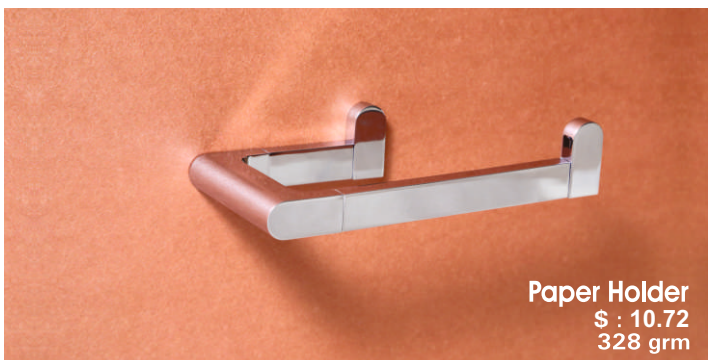

Glass Soap Dish With T. Holder
\$: 8.32
285 grm

Paper Holder
\$: 7.80
450 grm

Glass Dispenser
\$: 8.4
210 grm

SIGNATURE HEAVY RANGE

Towel Rack 24"

₹ : 41.11
27" - 1.600 grm
18" - 1.430 grm

Towel Rod 24"

₹ : 20.60
24" - 782 grm
18" - 682 grm
12" - 582 grm

CUBIX SQUARE RANGE

Towel Rack 24"
\$: 24.89
24" - 1.250 grm
18" - 1.150 grm

Towel Rod
\$: 9.26
24" - 384 grm
18" - 359 grm
12" - 334 grm

Corner

Corner

Corner

Shelf

Shelf