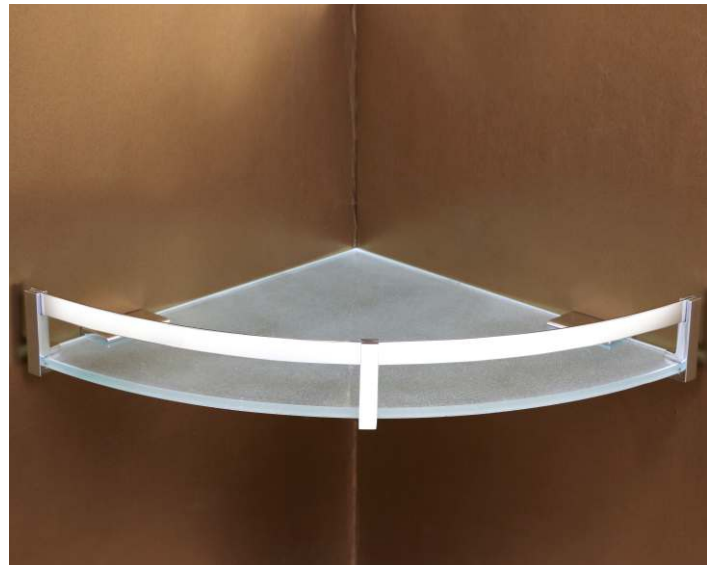

CUBIX SQUARE RANGE

Towel Rack 24"
\$: 24.89
24" - 1.250 grm
18" - 1.150 grm

Towel Rod
\$: 9.26
24" - 384 grm
18" - 359 grm
12" - 334 grm

Corner

Corner

Corner

Shelf

Shelf