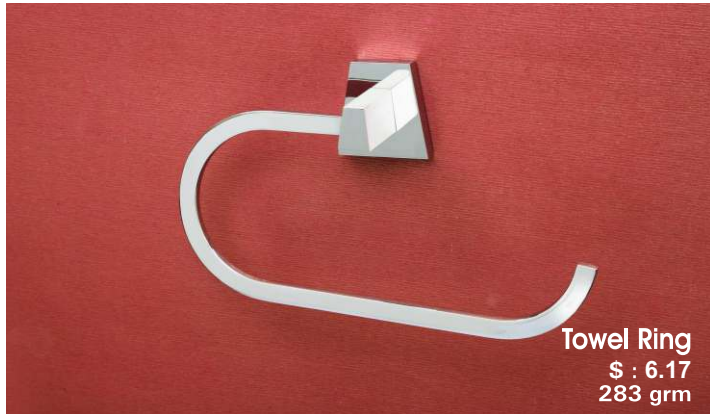

Glass Dispenser
M.R.P. : 900/-

DELTA RANGE

Towel Rack 24"
\$: 26.61
24" - 1.400 gm
18" - 1.300 gm

Towel Ring
\$: 6.17
283 gm

Towel Rod
\$: 9.70
24" - 609 gm
18" - 533 gm
12" - 462 gm

Single Soap Dish
\$: 4.45
204 gm

Double Soap Dish
\$: 7.2
313 gm

Thumbler Holder
\$: 6.17
194 gm

Glass Single Soap Dish
\$: 5.66
213 gm

Glass Double Soap Dish
\$: 8.32
313 grm

Glass Thumbler Holder
\$: 6.17
210 grm

Rob Hook
\$: 2.90
147 grm