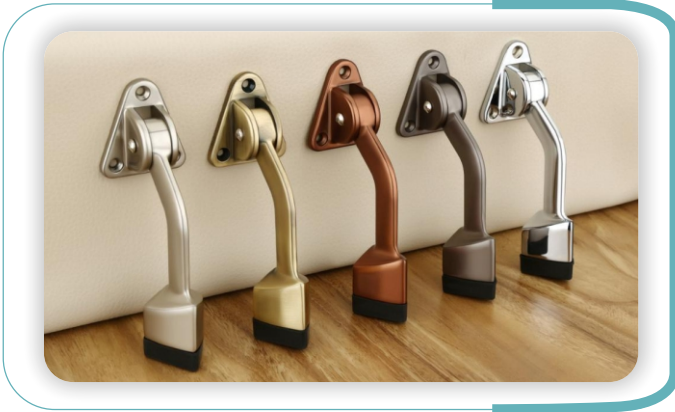

10mm Matka Tower Bolt

12mm Matka Tower Bolt

12mm Xylo Tower Bolt

16mm Tower Bolt

Duck Hinges

Flower Tower Bolt

L Hinges

Parliament Hinges

Marble Tower Bolt

Railway Hinges

Washer Hinges

Cam Bolt

Bearing Hinges

Gate Hook

Fancy Gate Hook

Door Stopper

Door Stoper

Door Stoper

Door Stoper

Door Eye Round

Door Eye Square

Council Handle

**Tower Bolt, Hinges,
Gate Hook**

Council Handle