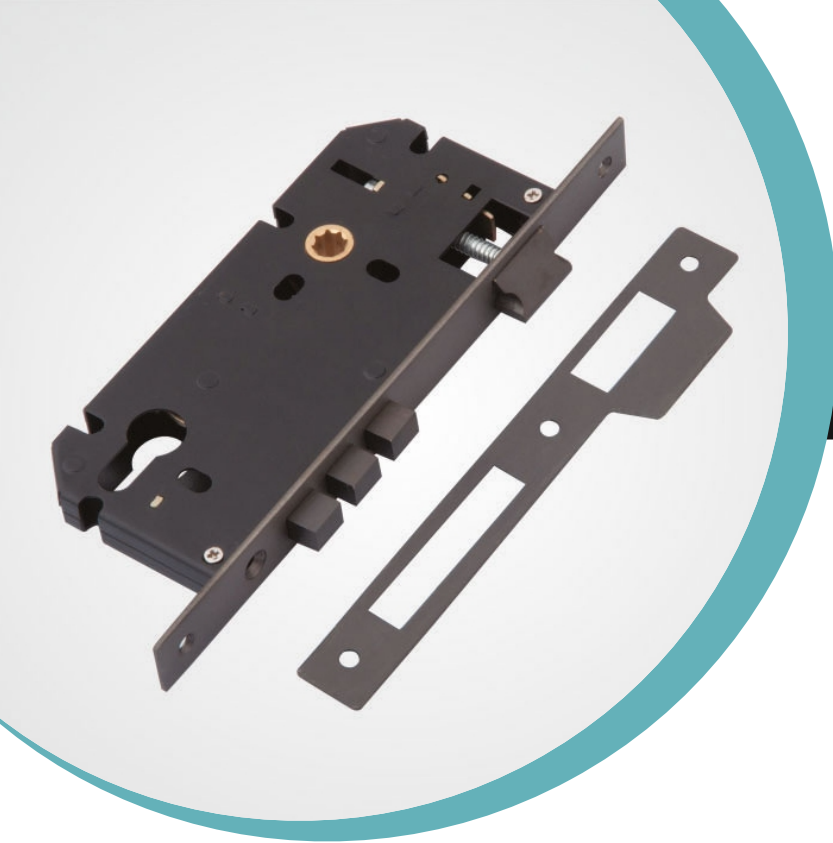

INDEX

Mortise Handle	01 - 08
Lock Body, Cylinder, And Key Hole	09
Tower Bolt, Hinges, Gate Hook	10 - 14
Cabinet Handle	14 - 18

OE-004

OE-005

Lock Body, Cylinder, And Key Hole

9mm Matka Tower Bolt

9mm Xylo Tower Bolt

10mm Matka Tower Bolt

12mm Matka Tower Bolt

12mm Xylo Tower Bolt

16mm Tower Bolt

Duck Hinges

Flower Tower Bolt

L Hinges

Parliament Hinges